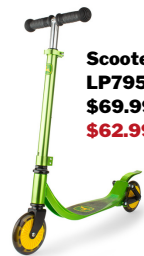

Go Johnny Go Game
LP79640
\$19.99
\$17.99

Kids Match Game
LP76929
\$10.99
\$9.89

8" Monster Treads Lightning Wheels
LP53324
\$24.99
\$22.49

5" Monster Treads Set
LP68225
\$35.99
\$32.39

10% OFF

IN STOCK JOHN DEERE TOYS, MERCHANDISE & HOME & WORKSHOP PRODUCTS!

NOW THROUGH 12/31/22!*

1:64 Gable Barn Set
LP69979
\$45.99
\$41.39

John Deere Checkers
LP76931
\$22.49
\$20.24

Scooter
LP79579
\$69.99
\$62.99

8R 410 Pedal Tractor
LP73968
\$349.99
\$314.99

4440 Pedal Tractor
LP81017
\$324.99
\$292.49

Riding Tractor Trailer
TBE15966
\$51.99
\$46.79

Trike with Wagon Set
TBK46088
\$106.99
\$96.29

Steel Tricycle
LP76753
\$59.99
\$53.99

Girls 12 inch Bike
LP79437
\$144.99
\$130.49

20" Dirt Rush Bike
LP79416
\$164.99
\$148.49

Girl's 16 inch Bike
LP79438
\$159.99
\$143.99

Boy's 16 inch
LP79415
\$149.99
\$134.99

Mighty Trike
LP64479
\$164.99
\$148.49

Boy's 12 inch
LP79414
\$144.99
\$130.49

*Offer valid 11/25/22- 12/31/22. Sales tax not included in price shown. Offer only valid on in stock items. Some restrictions may apply. See dealer for details.