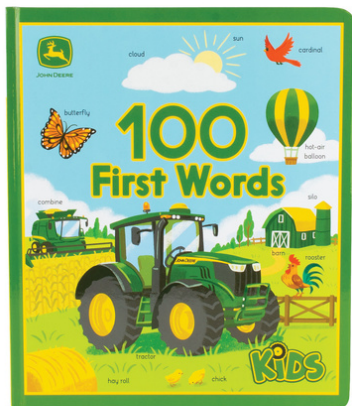

**PRAIRIE STATE
TRACTOR**

GIFTS FOR THE LITTLES

**BUILD-A-BUDDY
COREY**
LP73812 \$25.99

**VIBRATING &
MASSAGING CORN
TEETHER**
TBEKY5208 \$9.99

**JOHNNY TRACTOR
RIDE ON**
LP76704 \$46.99

100 FIRST WORDS BOOK
LP75836 \$9.99

FARMING FRIENDS 2 PK
LP73806 \$14.49

TRACTOR TALES BOOK
LP75835 \$19.99

ANIMAL SOUNDS HAY RIDE
TBEK34908 \$21.99

*OFFER VALID 11/24/23-12/24/23. SALES TAX NOT INCLUDED IN PRICE SHOWN. OFFER ONLY VALID ON IN STOCK ITEMS. SOME RESTRICTIONS MAY APPLY. SEE DEALER FOR DETAILS.